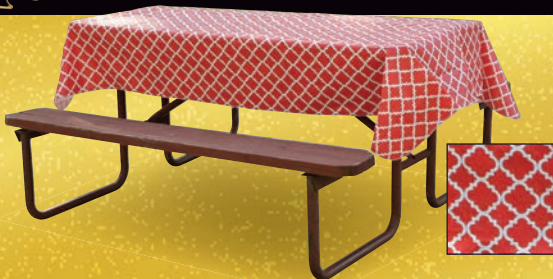

CLUB MEMBERS
FREE 3-Pack Food Cover
with purchase of Tablecloth

\$14⁴⁹
VALUE!

CLUB SALE
\$6²⁹

NEW! 6' Felt Back Tablecloth, Quad #86299
Reg. \$7.29

3-Pack

#69826

CLUB MEMBERS SAVE AN
**EXTRA
10% OFF**

LP Inspection Service #989033
CLUB SALE ~~\$99.99~~
NOW ONLY \$89⁹⁹
Reg. \$119.99