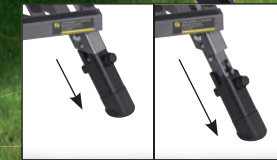

CLUB MEMBERS
Save 40%

19" L x 14" W platform

Supports up to 1000 lbs.

CLUB SALE
\$99⁹⁷

Adjustable Leg Platform Step #54911
Reg. \$127.99

4 different leg heights from 6 1/4" to 8 1/4"

23 1/2" W x 13 3/4" H x 13 3/4" D