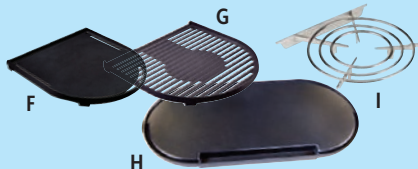

- F. Griddle, 13" x 13" #33279 **Club SALE \$34.99** Reg. \$41.88
- G. Grill Grate, 13" x 13" #37917 **Club SALE \$34.99** Reg. \$41.88
- H. Big Griddle, 26½" x 13" #33280 **Club SALE \$54.99** Reg. \$59.99
- I. Stove Ring, 10¾" dia. #33281 **Club SALE \$21.99** Reg. \$24.99