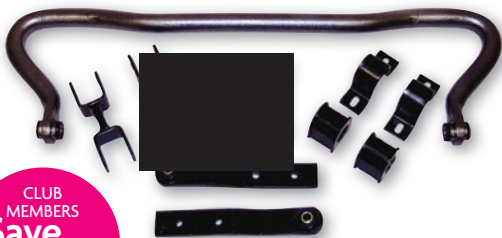

Hellwig Sway Bars

Reduces body roll for better vehicle control. Greatly improves cornering traction. Handle wind, passing trucks, winding roads and everyday driving with more confidence, control and stability. | Reg. $206.19-$1019.99

Let Us Install It—Club SALE $99-$149 | 🚚 | ❤️

SWAY CONTROL

CLUB MEMBERS
Save 20%

RIDE CONTROL

CLUB SALE
$52⁶⁷ to $168⁶⁷

Bilstein Gas Pressure Shocks

Patented monotube shocks withstand maximum loads and offer a smooth, comfortable ride.

Reg. $65.99-$210.99 | Let Us Install It—Club SALE $50 ea. | 🚚 | ❤️